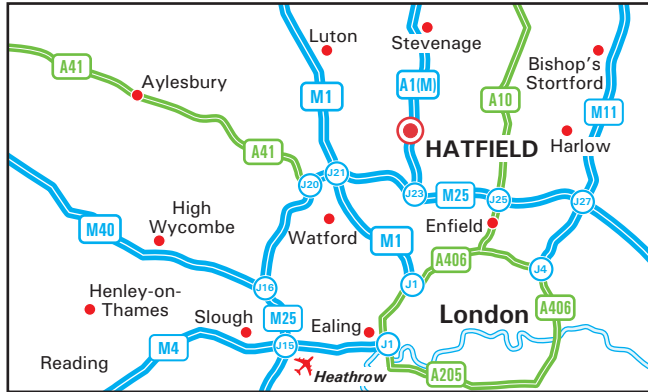

**Mercure Hatfield Oak Hotel**  
**Roehde Way**  
**Hatfield**  
**AL10 9AF**

Tel: 01707 275701  
 www.mercure.com

**From M25**

- Leave the M25 at junction 23 (signed Hatfield A1(M)).
- Join the A1(M) and continue for 4.3 miles
- Leave the A1(M) at junction 2 signposted Wrotham Green, A1001.
- At the roundabout at the end of the slip road take the first exit signposted Hatfield, A1001.
- Continue for 0.4 mile and you will find us on the right hand side.

**From A1(M) Southbound**

- Leave the A1(M) at junction 3 (signed St Albans A414).
- At the roundabout at the end of the slip road, take the first exit onto the A1001 signposted London, Motorway, Welham Green, A1001.
- Continue for 0.5 mile and you will find us on the left hand side.

**By Train**

- Hatfield is the nearest mainline station.
- We are a short taxi or bus ride from the station or catch bus 653, which runs from Stop B at the station to just outside the venue.
- For further information about train times and fares, please telephone National Rail Enquiries 03457 48 49 50 or visit [www.nationalrail.co.uk](http://www.nationalrail.co.uk)