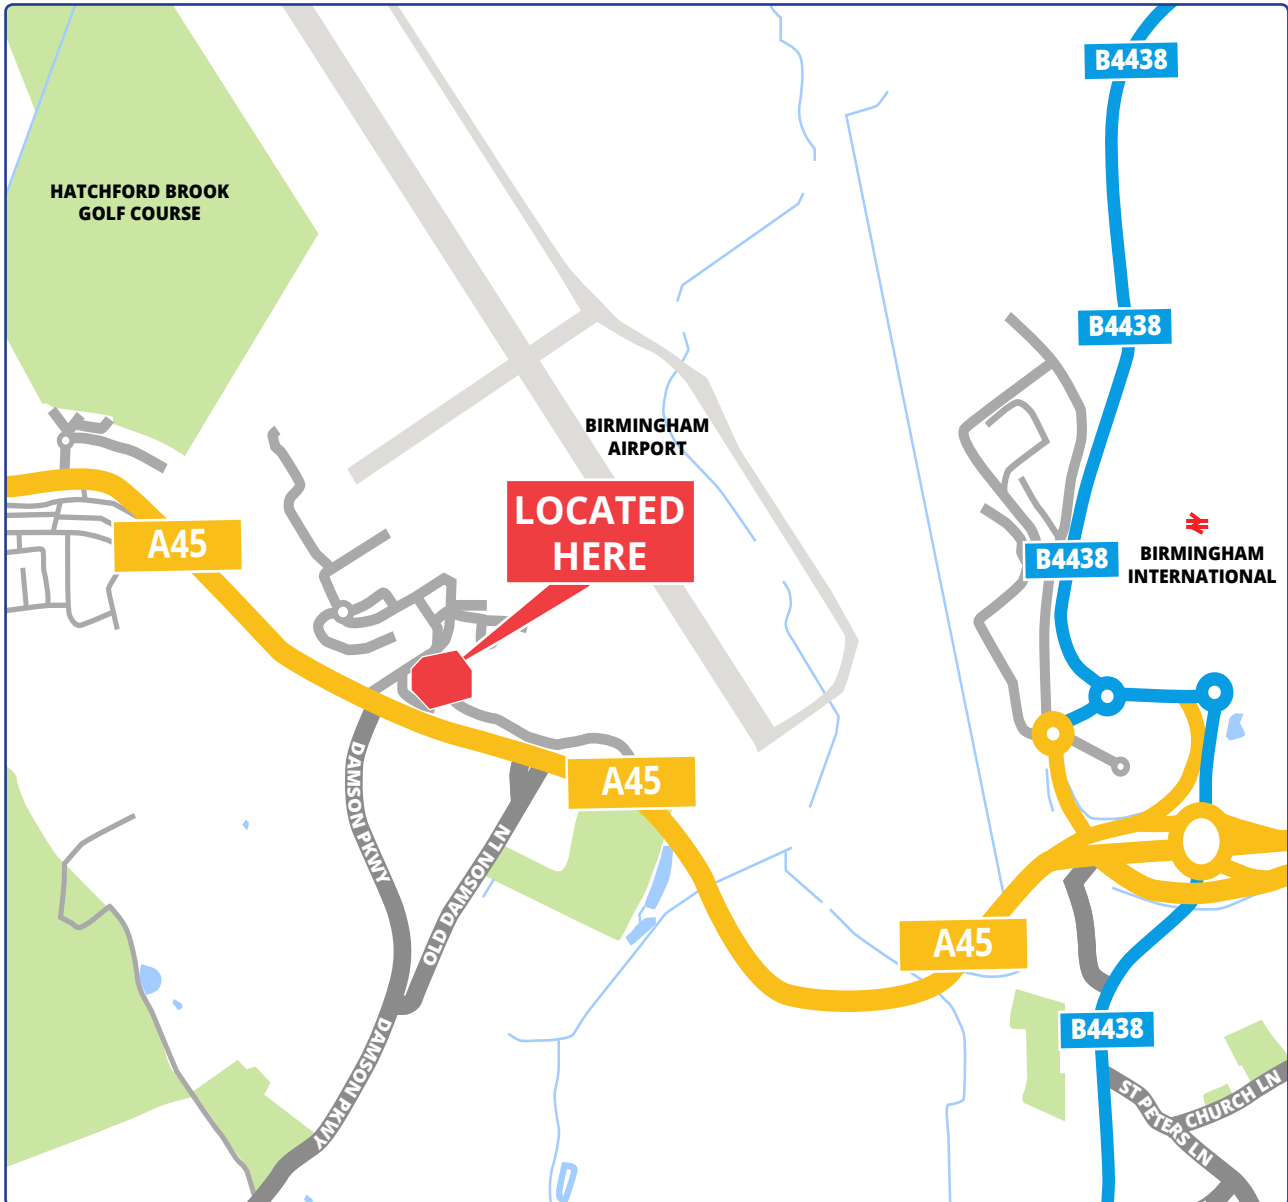

MAP AND DIRECTIONS

HOLIDAY INN BIRMINGHAM AIRPORT

Coventry Road, Birmingham

West Midlands

B26 3QW

📞 **Venue Contact**

0871 663 9007

📍 Directions

By Road:

From M42 J6, follow A45/Birmingham for approx 1 mile, the hotel is located on the right hand side, at the first set of traffic lights.

The hotel operates a free shuttle to and from Birmingham Int Rail station, which runs to a timetable between 5am and 1pm and 3pm and 11pm (every 30 minutes peak times and every hour off peak – Subject to availability & please contact the hotel team to confirm running times.

Car parking at the Holiday Inn Birmingham Airport is free for all delegates. Should the hotel's own car park be full there is also free parking for delegates at the adjacent NCP, with is just a 5 minute walk.

🚆 Nearest Railway

Birmingham International
(1.5 miles)

🚗 Parking

Parking On site