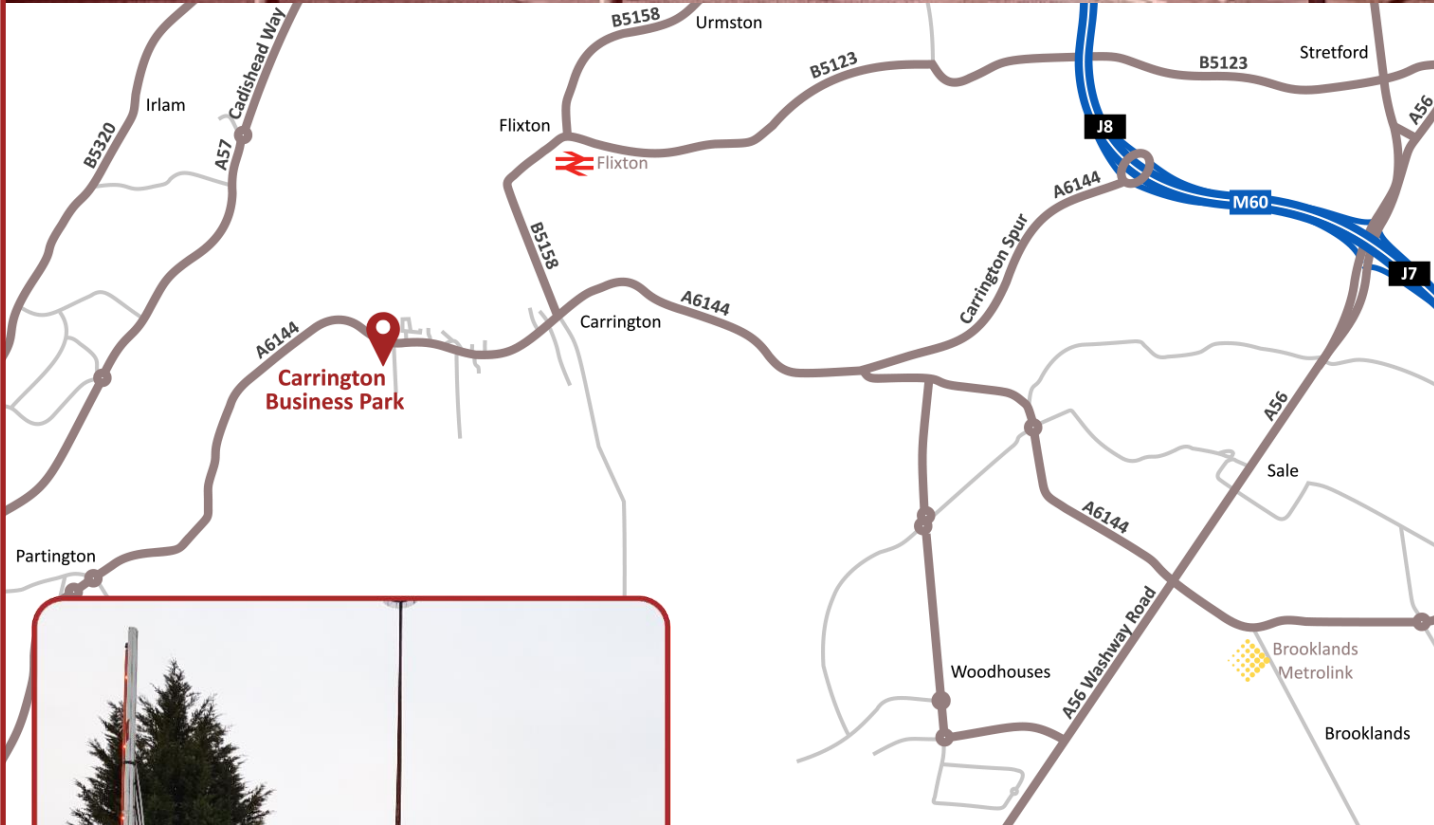

# Carrington Business Park

Manchester Road

Carrington

M31 4DD

## M60 Jcn 8

- M60... Leave at **junction 8**
- Follow signs for **Carrington A6144** (Carrington Spur)
- Continue straight for 3.1 miles (through two traffic signal crossroads)
- **Turn Left** in to Carrington Business Park
- Immediately after passing the security barriers, **reception is on the Right, however, parking is on the Left.**